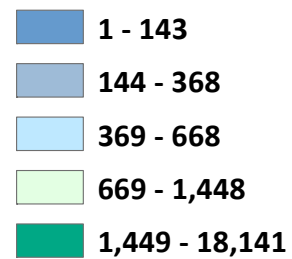

ARC Employment Forecasts (Series 16): Employment Change, 2015-2050

**Job change
by Census Tract, 2015-2050**

Atlanta Regional Commission