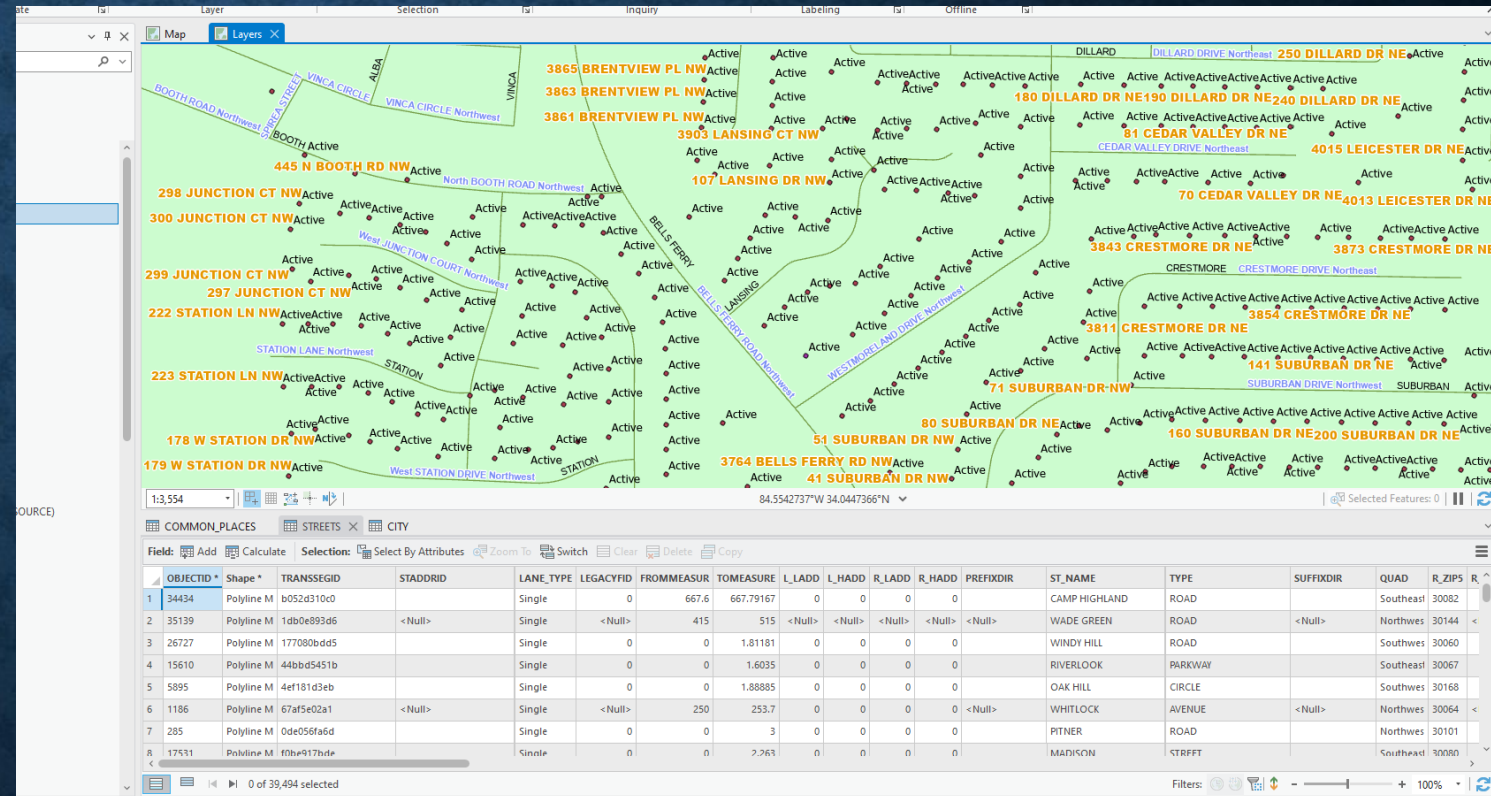

ESRI ADDRESSING MODEL (IN PROGRESS)

- Moving our older CAR (Cobb Address Repository) to ESRI Address Solution.
- CAR was implemented over 13 years ago at Cobb by Robert Appleby and Spatial Focus. Worked fantastic!
- With ESRI platform changes and database upgrades, we need a new model.