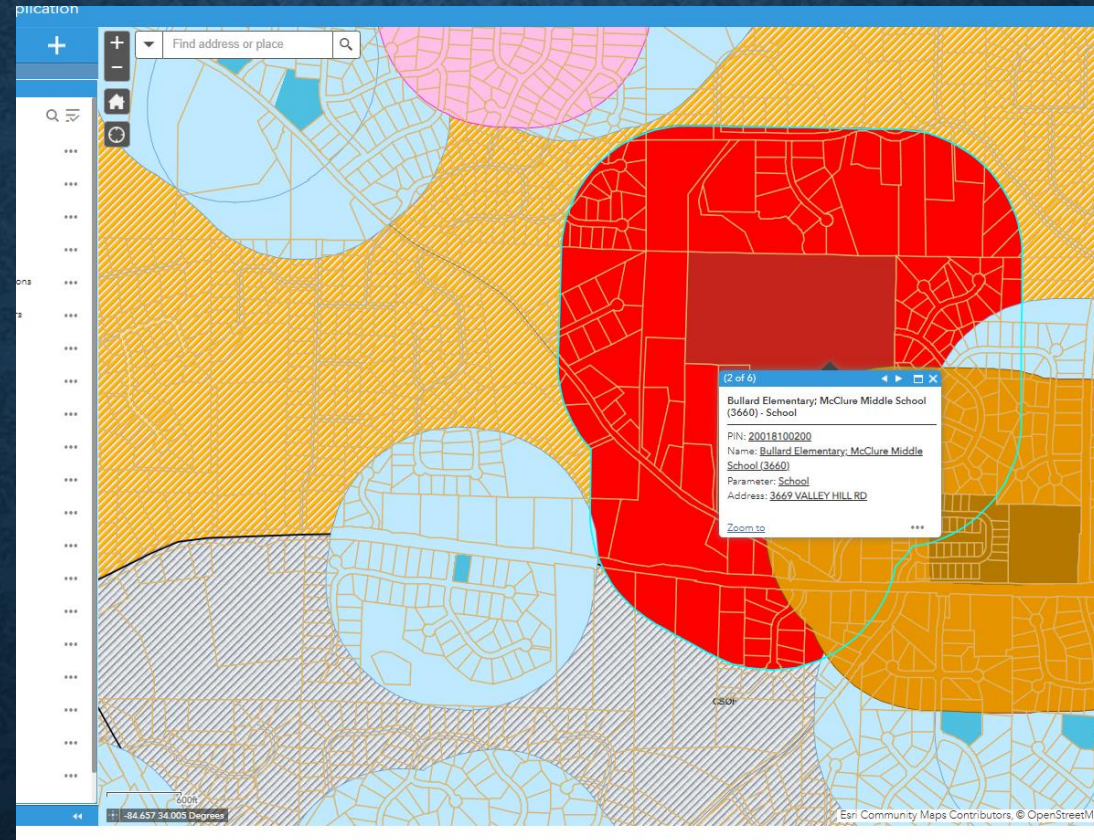

NEW APPLICATION FOR SHERIFF: FOR SEX OFFENDER TEAM

- Automatic buffer creation around sites of interest
- Applicants must prove they are not in certain zones (school, daycare, pool, etc..). Using GIS for this.
- All ESRI based for Admin staff at Sheriff Office