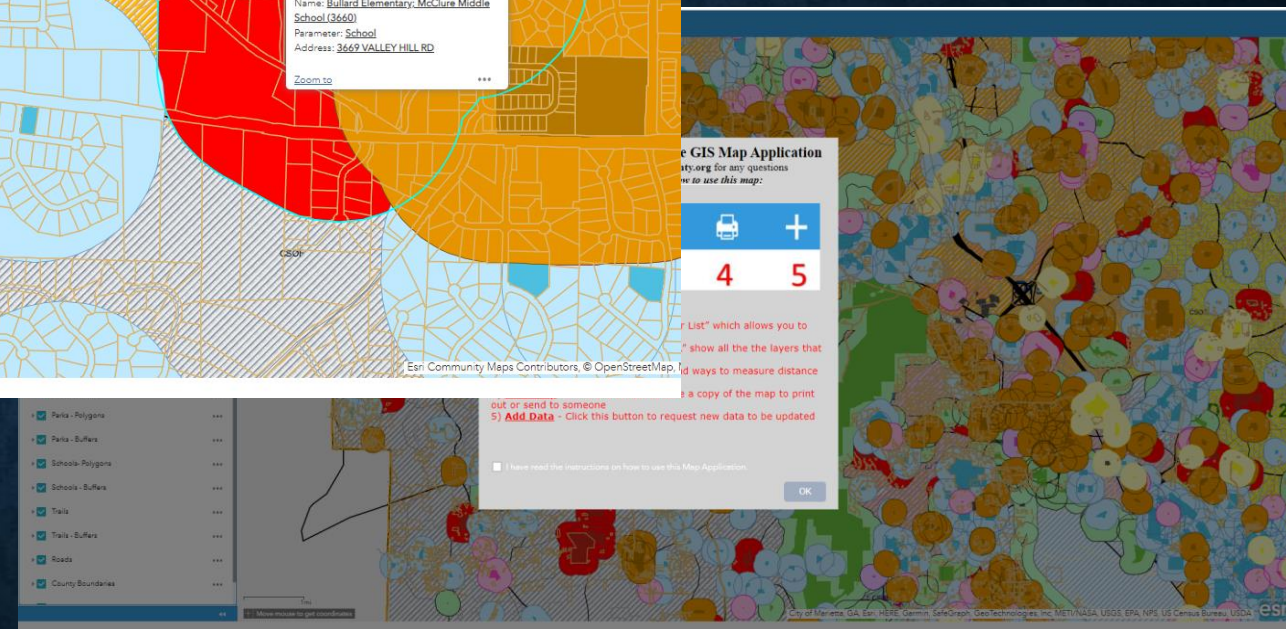

NEW APPLICATION FOR SHERIFF: FOR SEX OFFENDER TEAM

- Automatic buffer creation around sites of interest
- Applicants must prove they are not in certain zones (school, daycare, pool, etc..). Using GIS for this.
- All ESRI based for Admin staff at Sheriff Office